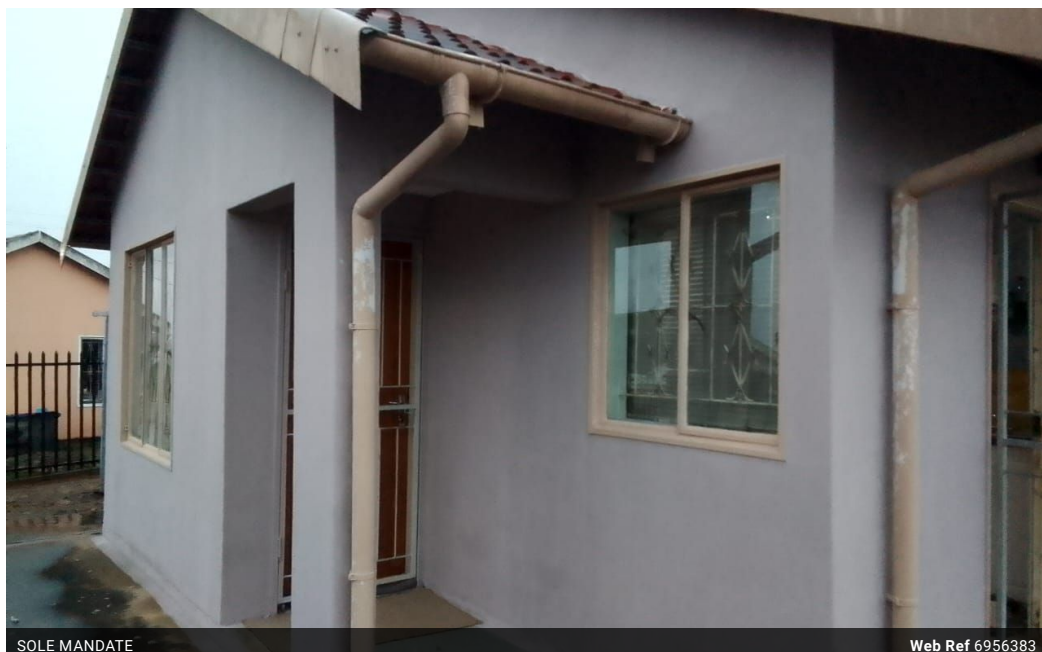

**NATAL
PROPERTY
CONSULTANTS**

THE AGENTS ON THE BALL

Mlungisi Sithole
079 950 4175
mlungisi@natalproperty.co.za

Contact Pietermaritzburg

033 3451515

Property House
78 Commercial Road (78 Chief Albert Luthuli
Road)
Pietermaritzburg
3201

3 Bedroom House For Sale in Edendale Q, Edendale

SOLE MANDATE

Web Ref 6956383

R600,000

Monthly Bond Repayment R6,193.13
Calculated over 20 years at 11% with no deposit.

Transfer Costs R21,217.00   **Bond Costs** R15,795.00
These calculations are only a guide. Please ask your conveyancer for exact calculations.

Monthly Rates R670

Home in Imbali Unit 15

3 bedroom house with lounge, kitchen and a bathroom with bath, basin and toilet. The kitchen is neat with built in cupboards and a UCO oven with HOB and an extractor fan.

The yard is fully fenced with a security gate and also has a carport.

Features

Interior		Exterior		Sizes	
Bedrooms	3	Carports / Parkings	1	Land Size	343m²
Bathrooms	1	Security	Yes		
Kitchens	1	Pool	No		
Recep. Rooms	1