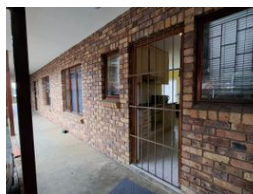

R675,000

Monthly Bond Repayment R6,967.27
Calculated over 20 years at 11% with no deposit.

Transfer Costs R23,730.00   **Bond Costs** R17,680.00
These calculations are only a guide. Please ask your conveyancer for exact calculations.

Monthly Levy R1,485   **Monthly Rates** R670

2 Bedroom Flat For Sale in Pelham

Ground-Floor Gem!

This charming fully tiled ground-floor apartment offers the perfect blend of comfort and convenience. Offering two bedrooms each with BIC, served by one bathroom. There is a fully fitted kitchen, this home is designed for easy living. The inviting lounge flows seamlessly onto your own private garden—ideal for relaxation or entertaining. Enjoy the added perks of a covered parking bay and a sparkling communal pool within the complex. Don't miss this opportunity to own a beautiful home in a prime location!

Features

Interior		Exterior		Sizes	
Bedrooms	2	Carports / Parkings	1	Floor Size	50m²
Bathrooms	1	Security	Yes		
Kitchens	1	Pool	Yes		
Recep. Rooms	1