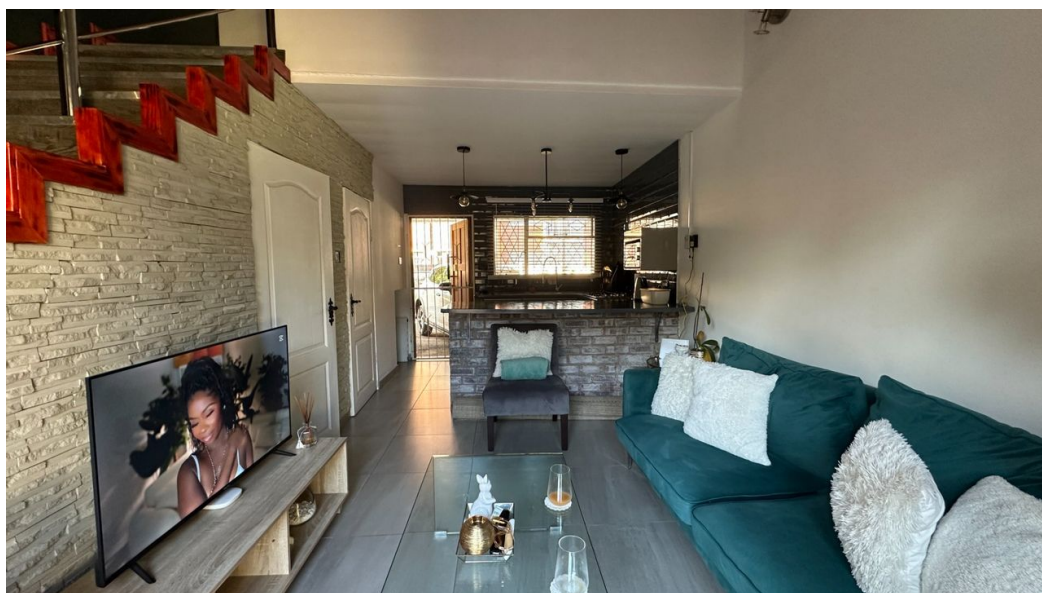

**NATAL
PROPERTY
CONSULTANTS**

THE AGENTS ON THE BALL

COLLIN ZULU
073 302 0988
collin@natalproperty.co.za

Contact Pietermaritzburg

033 3451515

Property House
78 Commercial Road (78 Chief Albert Luthuli
Road)
Pietermaritzburg
3201

1 Bedroom Townhouse For Sale in Pelham

SOLE MANDATE

Web Ref 6940688

R665,000

Monthly Bond Repayment R6,864.05
Calculated over 20 years at 11% with no deposit.

Transfer Costs R23,730.00   **Bond Costs** R17,680.00
These calculations are only a guide. Please ask your conveyancer for exact calculations.

Monthly Levy R928   **Monthly Rates** R711

STUNNING 1 BED DUPLEX IN PELHAM

Welcome to this stunning 1-bedroom home that offers the perfect blend of modern living and comfort. This beautifully designed property is ideal for those seeking a cozy yet contemporary space, with all the amenities you need to enjoy a convenient and relaxed lifestyle.

Step into a fully fitted kitchen equipped with a gas stove, perfect for home-cooked meals. The kitchen also features a pantry, ensuring that you have ample space to store your essentials.

The bedroom is a serene retreat, boasting an en-suite bathroom with a shower and toilet, offering privacy and convenience. The open-plan lounge is designed for comfort and style, complete with an air conditioning unit to keep you cool year-round. You'll also enjoy access to an outdoor space, ideal for relaxing or entertaining.

The property includes secure parking with a...

Features

Interior		Exterior		Sizes	
Bedrooms	1	Carports / Parkings	1	Floor Size	41m²
Bathrooms	1	Security	Yes		
Kitchens	1	Pool	No		
Recep. Rooms	1