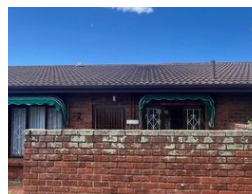

R550,000

2 2 1

Monthly Bond Repayment R5,677.04
Calculated over 20 years at 11% with no deposit.

Transfer Costs R21,217.00 **Bond Costs** R15,795.00
These calculations are only a guide. Please ask your conveyancer for exact calculations.

Monthly Levy R3,129 **Monthly Rates** R805

AZALEA GARDENS RETIREMENT COTTAGE

This face brick simplex is set in a well established retirement complex offering good security, community centre and frail care facilities.

The home offers a lounge / dining room with air-conditioning, a well fitted kitchen opening into a courtyard and 2 bedrooms with built-in-cupboards and ceiling fans served by a full bathroom with a bath and a shower cubicle.

A neat home offering peace and security in your senior years.

Call now to view!

Features

Interior		Exterior		Sizes	
Bedrooms	2	Garages	1	Floor Size	71m²
Bathrooms	2	Security	Yes		
Kitchens	1	Pool	No		
Recep. Rooms	2