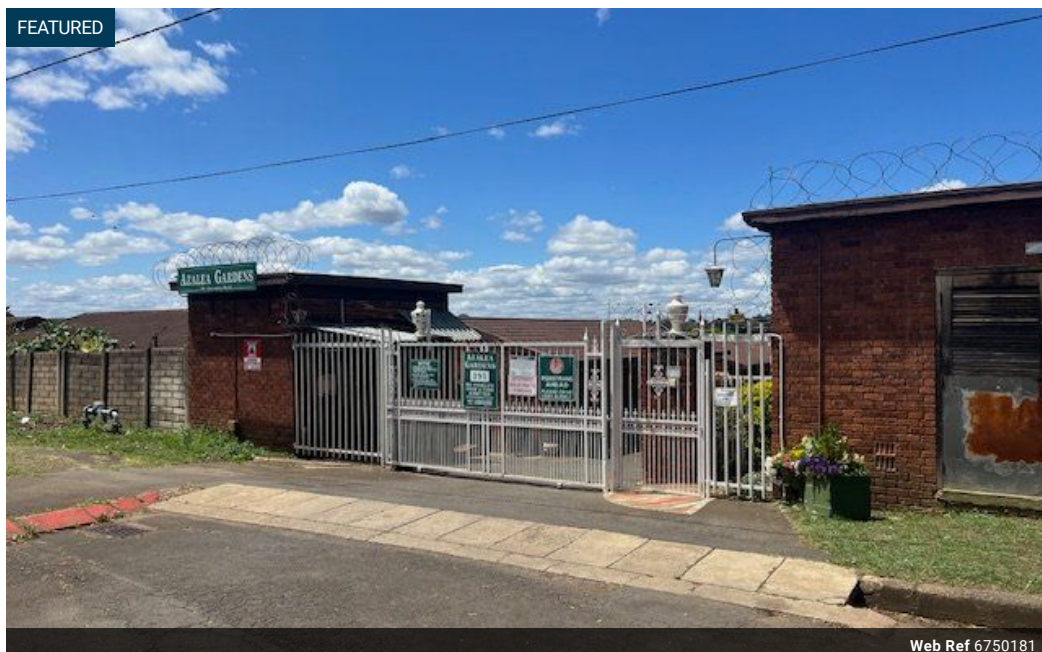

**NATAL
PROPERTY
CONSULTANTS**

THE AGENTS ON THE BALL

Bruce Campbell
083 226 2015
bruce@natalproperty.co.za

Contact PMB

033 3471819

477 Townbush Road
Montrose
PMB
3201

2 Bedroom Townhouse For Sale in Pelham

FEATURED

Web Ref 6750181

R550,000

2 2 1

Monthly Bond Repayment R5,677.04
Calculated over 20 years at 11% with no deposit.

Transfer Costs R21,217.00 **Bond Costs** R15,795.00
These calculations are only a guide. Please ask your conveyancer for exact calculations.

Monthly Levy R3,129 **Monthly Rates** R805

AZALEA GARDENS RETIREMENT COTTAGE

This face brick simplex is set in a well established retirement complex offering good security, community centre and frail care facilities.

The home offers a lounge / dining room with air-conditioning, a well fitted kitchen opening into a courtyard and 2 bedrooms with built-in-cupboards and ceiling fans served by a full bathroom with a bath and a shower cubicle.

A neat home offering peace and security in your senior years.

Call now to view!

Features

Interior		Exterior		Sizes	
Bedrooms	2	Garages	1	Floor Size	71m²
Bathrooms	2	Security	Yes		
Kitchens	1	Pool	No		
Recep. Rooms	2