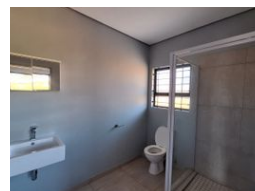

R6,500 pm

Lease Period None Availability Immediately Deposit - Annual Escalation -

1 1

Modern Unit in Hilton.

this unit is situated within Mountain View Estate. This estate offers 24 hour security and a communal pool area with braai facilities.

A modern fitted kitchen features a built-in stove & hob. The kitchen is open-plan to the lounge.

It boasts 1 bedroom (with built in cupboards) served by a bathroom (Shower,toilet and basin)

There is also an allocated undercover parking.

Call now to arrange a viewing!

Features

Interior

Bedrooms	1
Bathrooms	1
Kitchens	1
Recep. Rooms	1

Exterior

Carports / Parkings	1
Security	No
Pool	No