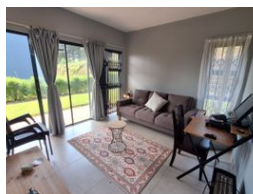

R6,750 pm

Lease Period None Availability 01 May 2025 Deposit - Annual Escalation -

Lovely Hilton Unit.

This unit is situated within Mountain View Estate. This estate offers 24 hour security and a communal pool area with braai facilities.

A modern fitted kitchen with a built-in stove . A cosy lounge area features a spectacular views.

It boasts 1 bedroom (with built in cupboards) served by a single bathroom

There is also an allocated undercover parking.

Call now to arrange a viewing!

Features

Interior

Bedrooms	1
Bathrooms	1
Kitchens	1
Recep. Rooms	1

Exterior

Carports / Parkings	1
Security	No
Pool	No