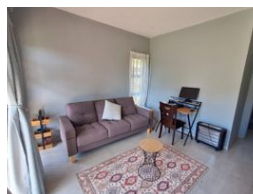

R6,750 pm

Lease Period None Availability 01 May 2025 Deposit - Annual Escalation -

Lovely Hilton Unit.

This unit is situated within Mountain View Estate. This estate offers 24 hour security and a communal pool area with braai facilities.

A modern fitted kitchen with a built-in stove . A cosy lounge area features a spectacular views.

It boasts 1 bedroom (with built in cupboards) served by a single bathroom

There is also an allocated undercover parking.

Call now to arrange a viewing!

Features

Interior

Bedrooms	1
Bathrooms	1
Kitchens	1
Recep. Rooms	1

Exterior

Carports / Parkings	1
Security	No
Pool	No