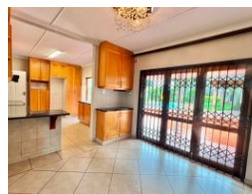

5 Bedroom House To Let in Bellevue

Web Ref 6946377

R15,000 pm

Lease Period None Availability Immediately Deposit - Annual Escalation -

5 3

A Spacious Home.

This charming chase valley home is set in an ideal location. The unit offers a well fitted kitchen with a built-in stove. The lounge offers spectacular views by the sparkling blue pool area, an ideal spot to braai on hot summer evenings or simply to sit and relax.

This unit features 5 bedrooms with built in cupboards and is served by 3 bathrooms.

The unit offers a garage, prepaid electricity plus as an added bonus the rental includes garden service and pool service, in a safe and secure area.