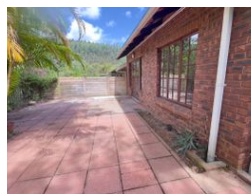

2 Bedroom Townhouse To Let in Chase Valley Heights

Web Ref 6970993

R8,000 pm

Lease Period None Availability Immediately Deposit - Annual Escalation -

2 1 1

A Neat Unit.

This immaculate townhouse which has been newly renovated and freshly painted is waiting for a young professional or couple that can take good care of it and make it their home.

This 2 bedroom unit is sure to provide a fresh view on modern living with an open plan kitchen and lounge.

The quality finishes extend throughout the unit and into the 2 lovely bedrooms and the bathroom.