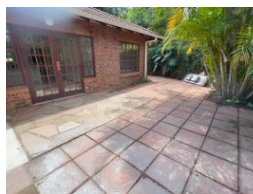

2 Bedroom Townhouse To Let in Chase Valley Heights

Web Ref 6970993

R8,000 pm

Lease Period None Availability Immediately Deposit - Annual Escalation -

2 1 1

A Neat Unit.

This immaculate townhouse which has been newly renovated and freshly painted is waiting for a young professional or couple that can take good care of it and make it their home.

This 2 bedroom unit is sure to provide a fresh view on modern living with an open plan kitchen and lounge.

The quality finishes extend throughout the unit and into the 2 lovely bedrooms and the bathroom.