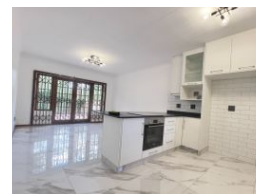

2 Bedroom Townhouse To Let in Chase Valley Heights

Web Ref 6970993

R8,000 pm

Lease Period None Availability Immediately Deposit - Annual Escalation -

2 1 1

A Neat Unit.

This immaculate townhouse which has been newly renovated and freshly painted is waiting for a young professional or couple that can take good care of it and make it their home.

This 2 bedroom unit is sure to provide a fresh view on modern living with an open plan kitchen and lounge.

The quality finishes extend throughout the unit and into the 2 lovely bedrooms and the bathroom.