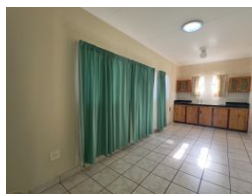

1 Bedroom Townhouse To Let in Clarendon

Web Ref 6866133

R5,500 pm

Lease Period None Availability Immediately Deposit - Annual Escalation -

1 1

A Neatly Tiled Garden Cottage

A neat cottage in the heart of Clarendon, it offers a kitchenette that is open plan to the lounge area. Features 1 bedroom with a built in cupboard and bathroom (bath, basin and toilet)

It also has a private garden space perfect for hosting outdoors. Additionally lights and water are included in the rental.

Please call to arrange a viewing.

Features

Interior

Bedrooms	1
Bathrooms	1
Kitchens	1
Recep. Rooms	1