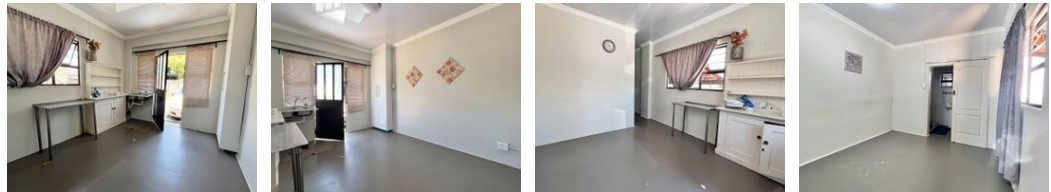

1 Bedroom Townhouse To Let in Clarendon

Web Ref 6739489

R3,750 pm

Lease Period None Availability Immediately Deposit - Annual Escalation -

1 1

Cosy Cottage

This pin neat unit offers a kitchenette that is open-plan to the lounge area.

It features 1 bedroom with built in cupboards served by a bathroom (en-suite)

It offers prepaid electricity and a carport.

Please call to arrange a viewing.

Features

Interior

Bedrooms	1
Bathrooms	1
Kitchens	1