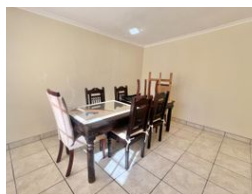

2 Bedroom Townhouse To Let in Hayfields

Web Ref 6863845

R7,200 pm

Lease Period None Availability Immediately Deposit - Annual Escalation -

2 1

A Spacious Garden Cottage

This neat garden cottage features a fitted open-plan kitchen and a lounge area that leads onto a lovely garden. There is also a laundry room with the fittings in place.

It features 2 well sized bedrooms served by a family bathroom.

As a bargain the rental is inclusive of water & electricity.

Please call to arrange a viewing.

Features

Interior

Bedrooms	2
Bathrooms	1
Kitchens	1
Recep. Rooms	1