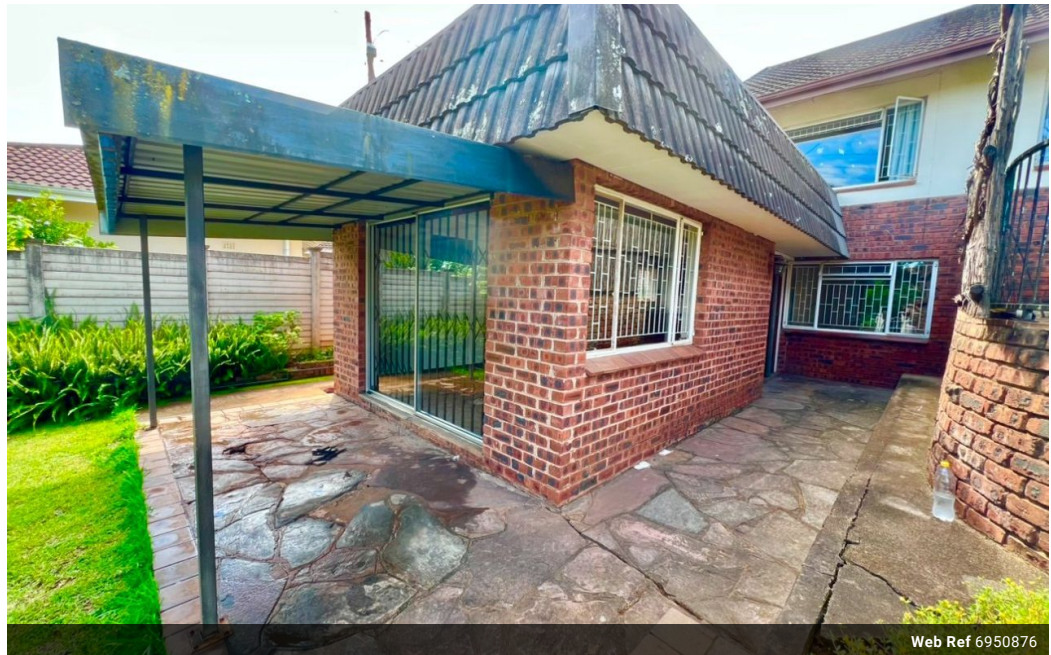

1 Bedroom Townhouse To Let in Hayfields

Web Ref 6950876

R4,000 pm

Lease Period None Availability Immediately Deposit - Annual Escalation -

1 1

Pin Neat Cottage Available.

This modern unit in Hayfields offers a kitchenette

This unit features a 1 bedroom with built-in cupboards served by a single bathroom.

There is prepaid electricity, the rental is inclusive of the water and WIFI

Please call to arrange a viewing.

Features

Interior