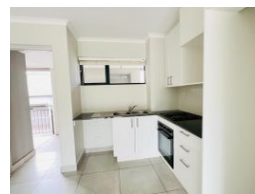

2 Bedroom Flat To Let in Lincoln Meade

Web Ref 6855375

R8,500 pm

Lease Period None Availability Immediately Deposit - Annual Escalation -

2 2

Modern Living.

This newly built unit in Hayfields offers a fitted kitchen with modern countertops and a built-in stove and hob.

This unit consists of a 2 bedroom with built-in cupboards served by 2 bathrooms.

There is prepaid electricity and the access into the complex is monitored by 24 hour security.

Conveniently located near amenities and schools.