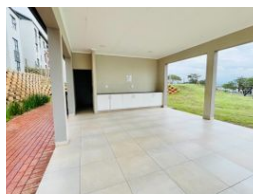

2 Bedroom Flat To Let in Lincoln Meade

Web Ref 6855375

R8,500 pm

Lease Period None Availability Immediately Deposit - Annual Escalation -

2 2

Modern Living.

This newly built unit in Hayfields offers a fitted kitchen with modern countertops and a built-in stove and hob.

This unit consists of a 2 bedroom with built-in cupboards served by 2 bathrooms.

There is prepaid electricity and the access into the complex is monitored by 24 hour security.

Conveniently located near amenities and schools.