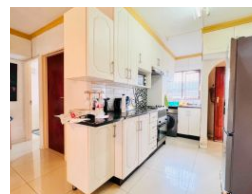

2 Bedroom Flat Rented in Pelham

RENTED

Web Ref 6886818

R6,000 pm

Lease Period None Availability 01 Apr 2025 Deposit - Annual Escalation -

2 1

A Neat Unit Available.

This unit features a fitted kitchen and a lovely lounge area that is neatly tiled throughout.

2 bedrooms (with built in cupboards) are served by a family bathroom (shower, toilet and basin)

It is situated close to amenities. The unit offers a communal braai area and a carport.

Please call to arrange a viewing.