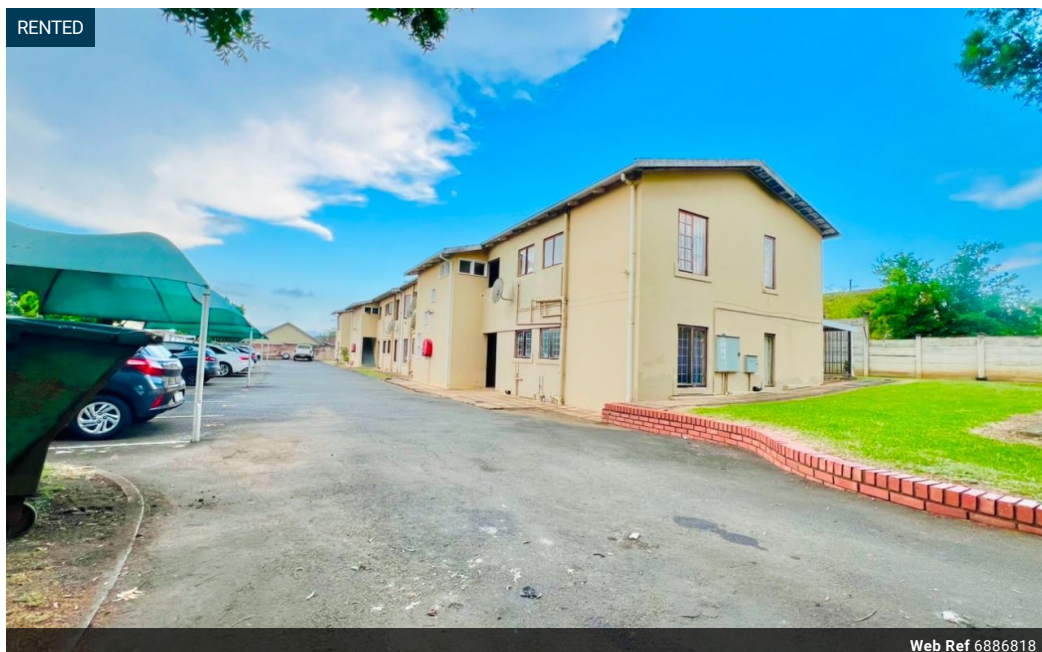

2 Bedroom Flat Rented in Pelham

RENTED

Web Ref 6886818

R6,000 pm

Lease Period None Availability 01 Apr 2025 Deposit - Annual Escalation -

2 1

A Neat Unit Available.

This unit features a fitted kitchen and a lovely lounge area that is neatly tiled throughout.

2 bedrooms (with built in cupboards) are served by a family bathroom (shower, toilet and basin)

It is situated close to amenities. The unit offers a communal braai area and a carport.

Please call to arrange a viewing.