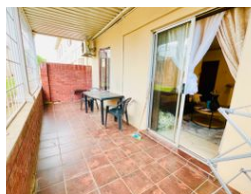

R6,000 pm

Lease Period None Availability 01 Apr 2025 Deposit - Annual Escalation -

2 1

A Neat Unit Available.

This unit features a fitted kitchen and a lovely lounge area that is neatly tiled throughout.

2 bedrooms (with built in cupboards) are served by a family bathroom (shower, toilet and basin)

It is situated close to amenities. The unit offers a communal braai area and a carport.

Please call to arrange a viewing.

Features

Interior

Bedrooms	2
Bathrooms	1
Kitchens	1
Recep. Rooms	1

Exterior

Carports / Parkings	1
Security	No
Pool	No