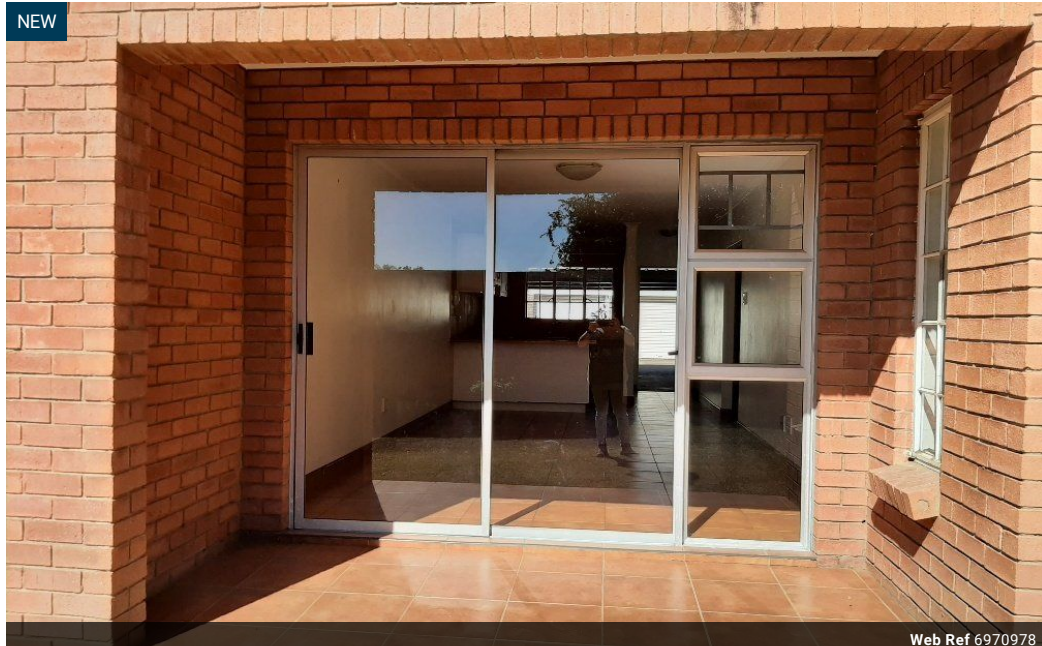

2 Bedroom Flat To Let in Pelham

R6,000 pm

Lease Period None Availability 02 May 2025 Deposit - Annual Escalation -

2 1

Popular Pelham.

This apartment offers a fitted kitchen and it features a lovely open-plan lounge area, 2 bedrooms (with built in cupboards) are served by a full family bathroom (bath, shower, toilet and basin)

It is situated close to amenities. The unit offers prepaid electricity and an allocated carport.

Please call to arrange a viewing.

Features

Interior

Bedrooms	2
Bathrooms	1
Kitchens	1
Recep. Rooms	1

Exterior