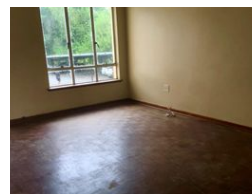

1 Bedroom Flat To Let in Pelham

Web Ref 6984703

R4,300 pm

Lease Period None Availability Immediately Deposit - Annual Escalation -

1 Bedroom Unit for Rent

Positioned close to all amenities. This unit offers a fitted kitchen, a lounge/bedroom served by a separate bathroom (bath, toilet and basin).

There is an allocated undercover parking and remote access into the property.

Please call to arrange a viewing.

Features

Interior

Bedrooms	1
Bathrooms	1
Kitchens	1
Recep. Rooms	1

Exterior

Carports / Parkings	1
Security	No
Pool	No