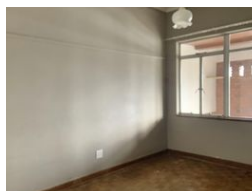

1 Bedroom Flat To Let in Pelham

R4,000 pm

Lease Period 6 months
Annual Escalation -

Availability Immediately

Deposit R4,000

Popular and spacious Unit

The unit offers a fitted kitchen and a spacious lounge.

1 bedroom is served by a separate bathroom (bath, toilet and basin).

There is an allocated undercover parking, the unit is conveniently situated close to most amenities.

Please call to arrange a viewing.

Features

Interior

Bedrooms	1
Bathrooms	1
Kitchens	1
Recep. Rooms	1
Furnished	No