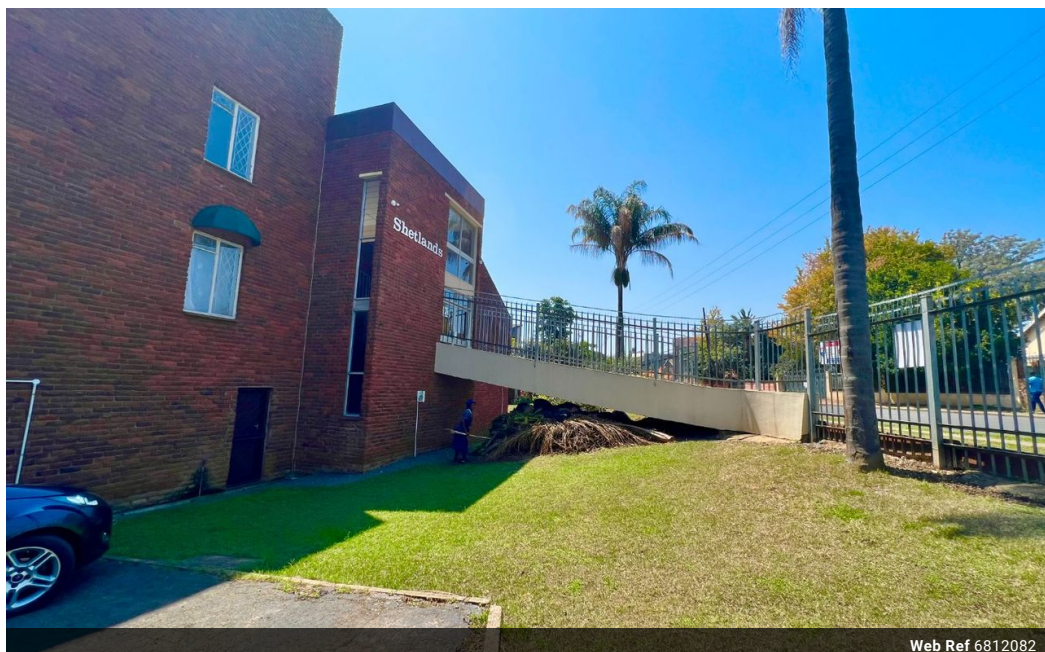

2 Bedroom Flat To Let in Pelham

Web Ref 6812082

R6,500 pm

Lease Period None Availability None Deposit - Annual Escalation -

2 1

Pelham Proud.

The unit offers a fitted kitchen and a spacious living room which opens up onto the balcony.