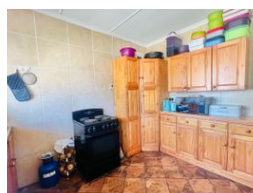

4 Bedroom House To Let in Pelham

Web Ref 6813132

R7,400 pm

Lease Period None Availability Immediately Deposit - Annual Escalation -

4 2 1

A place to call home.

This lovely home is tiled throughout and offers a spacious fitted kitchen. It features a lovely open-plan lounge and dining room.

It offers 4 bedrooms (the main bedroom has built in cupboards) served by a 2 bathrooms and a separate toilet. This home has a lock up garage and the level garden is fully walled.

Please call to arrange a viewing.