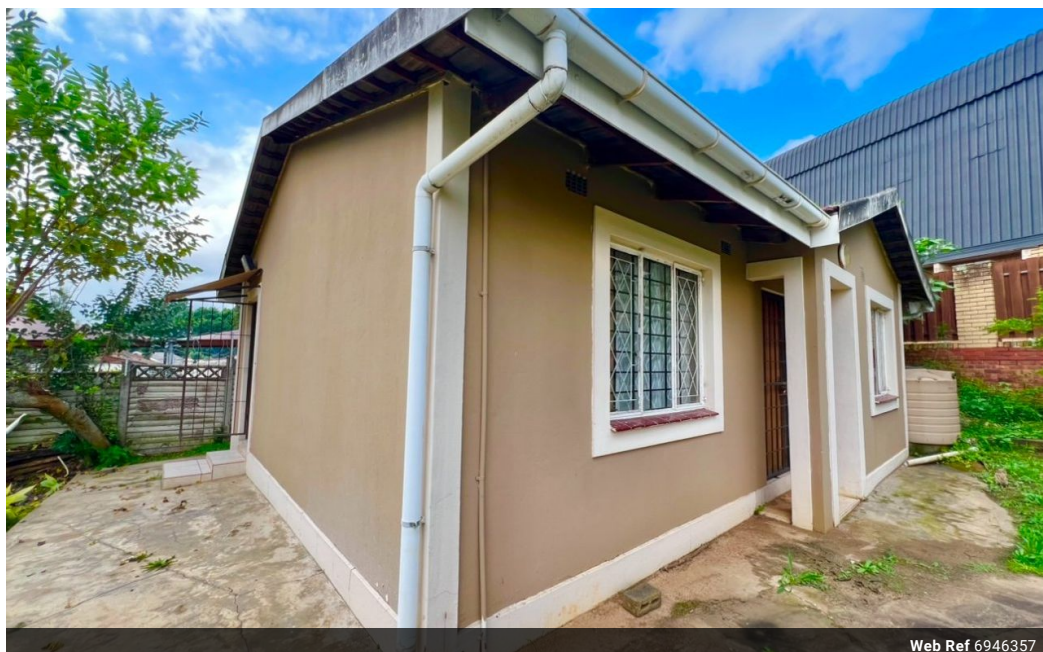

2 Bedroom Townhouse To Let in Pelham

Web Ref 6946357

R5,500 pm

Lease Period None Availability Immediately Deposit - Annual Escalation -

2 1

Pelham Cosy Living.

This fully tiled unit offers a fitted kitchenette. A well sized lounge area is neatly tiled throughout.

2 bedrooms with built in cupboards are serviced by a family bathroom (bath, basin and toilet)

This unit features prepaid electricity, 2 carports for safe and secure parking.

As an added bonus the rental is inclusive of the water.