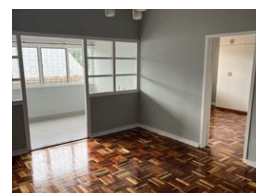

R6,900 pm

Lease Period None Availability Immediately Deposit - Annual Escalation -

2 1

A Neat Central Unit Available.

This smart apartment has been tastefully upgraded. The flat offers gleaming teak parquet floors and a modern well fitted kitchen.

The lounge / dining room opens onto a fully tiled enclosed balcony. Both bedrooms have plenty built in cupboard space and are served by a lovely new bathroom.

This flat offers open parking and remote access.

Please call to arrange a viewing.

Features

Interior

Bedrooms	2
Bathrooms	1
Kitchens	1
Recep. Rooms	1

Exterior

Carports / Parkings	1
Security	No
Pool	No