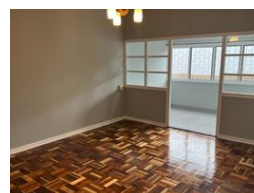

R6,900 pm

Lease Period None Availability Immediately Deposit - Annual Escalation -

2 1

A Neat Central Unit Available.

This smart apartment has been tastefully upgraded. The flat offers gleaming teak parquet floors and a modern well fitted kitchen.

The lounge / dining room opens onto a fully tiled enclosed balcony. Both bedrooms have plenty built in cupboard space and are served by a lovely new bathroom.

This flat offers open parking and remote access.

Please call to arrange a viewing.

Features

Interior

Bedrooms	2
Bathrooms	1
Kitchens	1
Recep. Rooms	1

Exterior

Carports / Parkings	1
Security	No
Pool	No