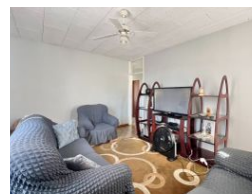

R4,000 pm

Lease Period None Availability Immediately Deposit - Annual Escalation -

1 1

Central Convenience

Situated close to the CBD in a well-kept popular complex.

This unit features a fitted kitchen, a spacious lounge area, with 1 Bedroom which is served by a bathroom (bath, basin and toilet)

It offers good security, remote access and secure open parking.

Please call to arrange a viewing.

Features

Interior

Bedrooms	1
Bathrooms	1
Kitchens	1
Recep. Rooms	1

Exterior

Carports / Parkings	1
Security	No
Pool	No