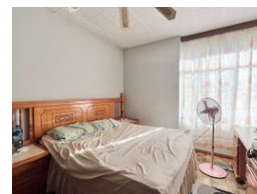

1 Bedroom Flat To Let in Pietermaritzburg Central

Web Ref 6891976

R4,000 pm

Lease Period None Availability Immediately Deposit - Annual Escalation -

 1  1

Central Convenience

Situated close to the CBD in a well-kept popular complex.

This unit features a fitted kitchen, a spacious lounge area, with 1 Bedroom which is served by a bathroom (bath, basin and toilet)

It offers good security, remote access and secure open parking.

Please call to arrange a viewing.