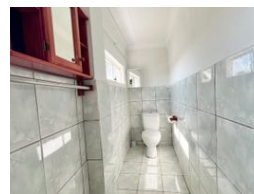

1 Bedroom Townhouse To Let in Prestbury

R2,500 pm

Lease Period None Availability None Deposit - Annual Escalation -

1 1

A Neat Unit.

A cosy room to rent in the heart of Prestbury.

The room consists of a wardrobe,bed,fridge and a stove for added convenience.
The rental includes water and prepaid electricity.