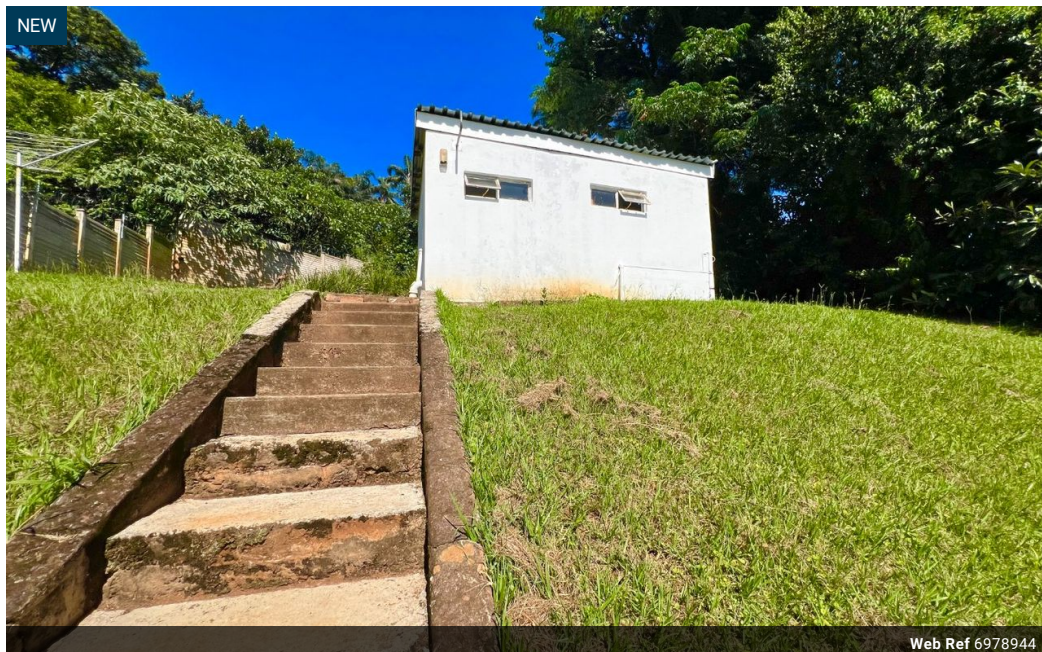

1 Bedroom Townhouse To Let in Prestbury

R2,500 pm

Lease Period None Availability None Deposit - Annual Escalation -

1 1

A Neat Unit.

A cosy room to rent in the heart of Prestbury.

The room consists of a wardrobe,bed,fridge and a stove for added convenience.
The rental includes water and prepaid electricity.