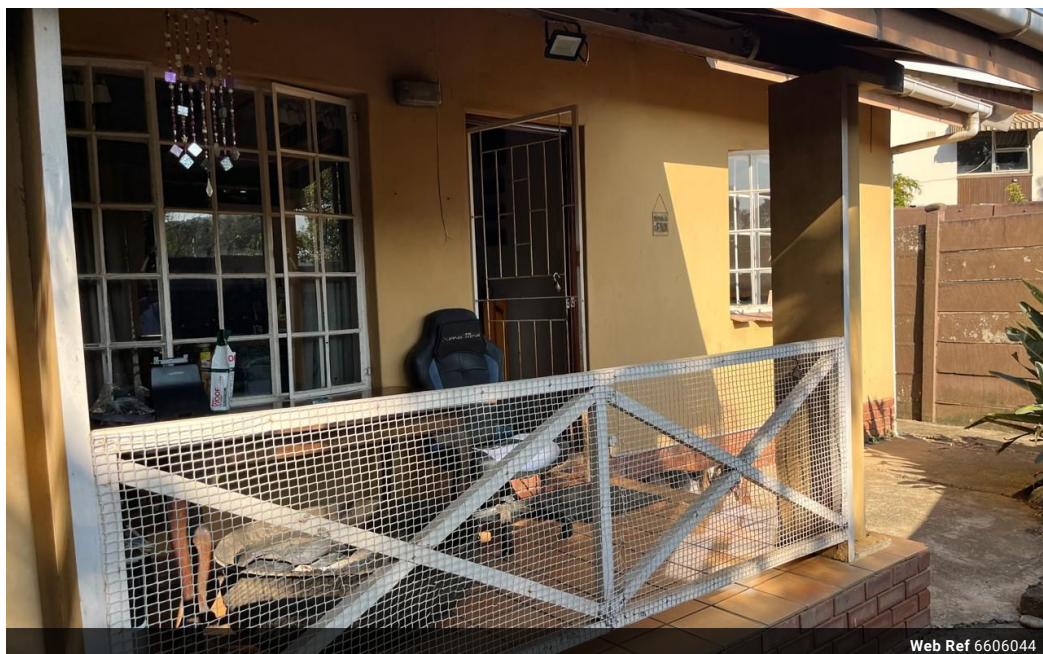

2 Bedroom Townhouse To Let in Prestbury

Web Ref 6606044

R7,500 pm

Lease Period None Availability Immediately Deposit - Annual Escalation -

2 1

Free - Standing Cottage

2 bedroom garden cottage in Prestbury with remote access, separate drive-way and entrance.

It has a fitted kitchen with an open-plan lounge and a single bathroom (bath,toilet and basin)
Pets are welcome on the premises.

Please call to arrange a viewing.

Features

Interior

Bedrooms 2
Bathrooms 1
Kitchens 1
Recep. Rooms 1