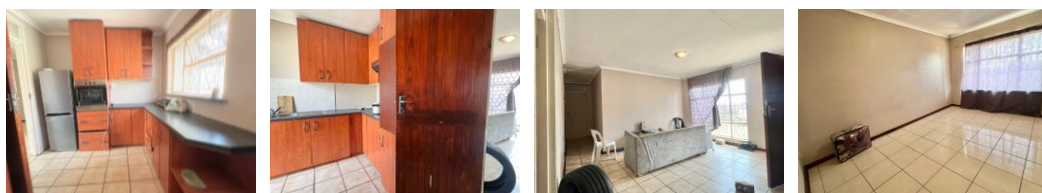

3 Bedroom House To Let in Ridge Park

R6,600 pm

Lease Period None Availability 02 May 2025 Deposit - Annual Escalation -

3 1

A Family Home.

Lovely family home featuring a well fitted kitchen.

It consists of 3 spacious bedrooms with built in cupboards and is fully tiled, served by a bathroom with a separate toilet.

1 carport with ample parking space in the yard, a walled garden and also boasts a prepaid meter.

Please call to arrange a viewing.

Features

Interior

Bedrooms	3
Bathrooms	1
Kitchens	1
Recep. Rooms	1

Exterior