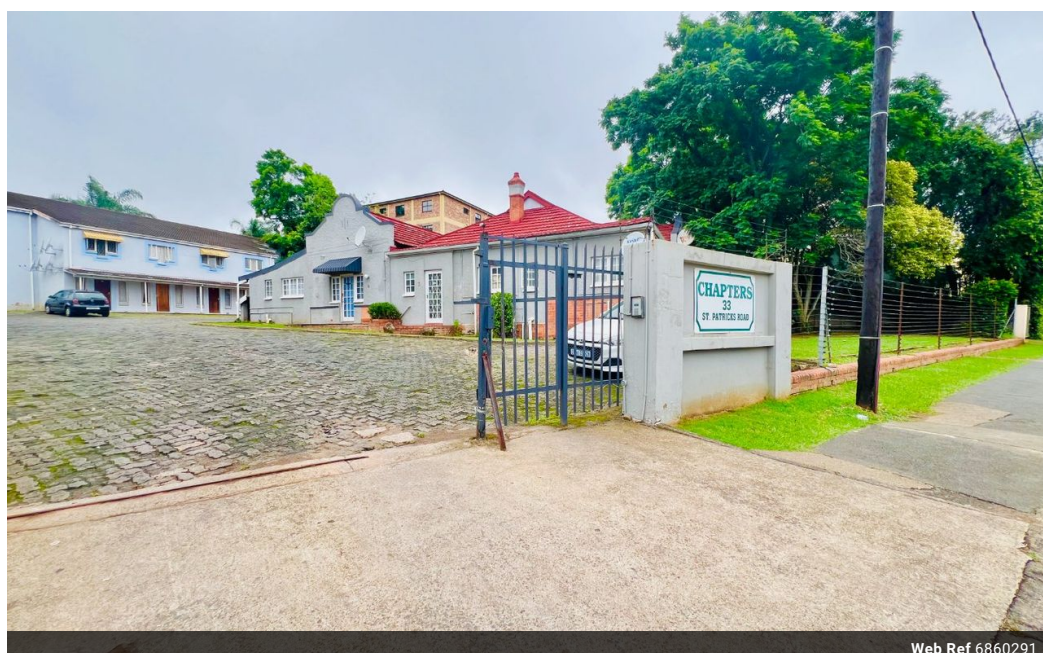

**NATAL
PROPERTY
CONSULTANTS**

THE AGENTS ON THE BALL

Penny Mthethwa
0718060911
penny@natalproperty.co.za

Contact Pietermaritzburg

033 3451515

Property House
78 Commercial Road (78 Chief Albert Luthuli
Road)
Pietermaritzburg
3201

1 Bedroom Flat To Let in Scottsville

Web Ref 6860291

R4,200 pm

Lease Period None Availability Immediately Deposit - Annual Escalation -

1 1

Available Immediately!

This Bachelor is perfect for a student or professional.

The unit offers a kitchenette that seamlessly connects to the bedroom area that is served by a separate bathroom (shower, toilet and basin).

There is open parking, prepaid electricity and the rental is inclusive of water ,the unit is situated close to most amenities and offers a communal pool.

Please call to arrange a viewing.

Features

Interior

Bedrooms	1
Bathrooms	1
Kitchens	1

Exterior

Carports / Parkings	1
Security	No
Pool	No