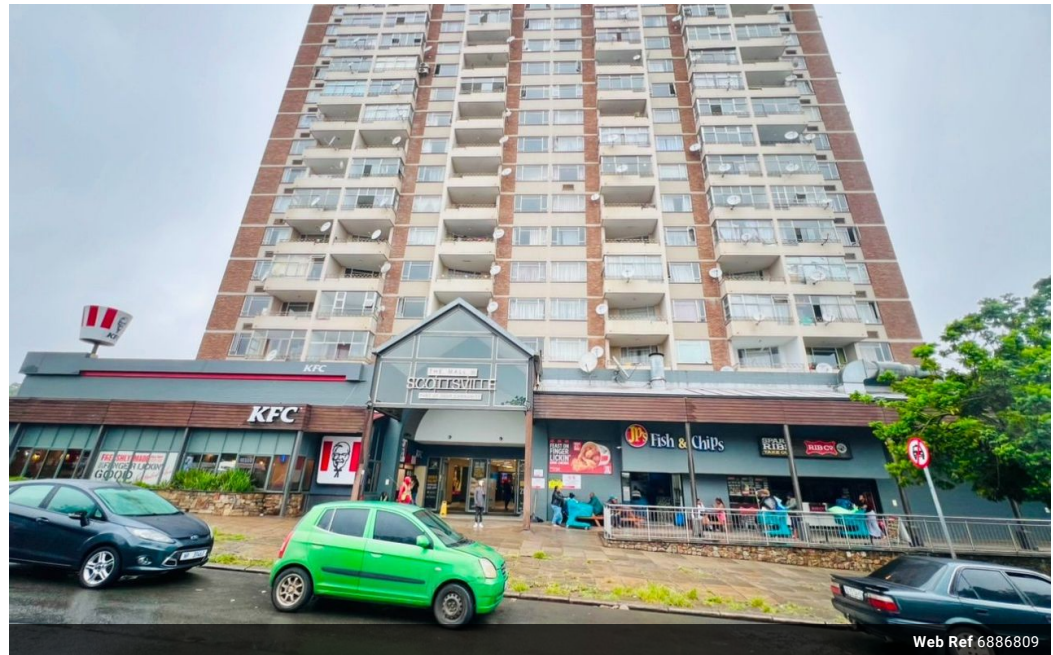

1 Bedroom Flat To Let in Scottsville

Web Ref 6886809

R5,500 pm

Lease Period None Availability Immediately Deposit - Annual Escalation -

1 1

Popular Nedbank Plaza.

This intimate flat features a fitted kitchen, and a spacious lounge that leads out onto the balcony with spectacular views.

1 bedroom unit with built in cupboards is served by a bathroom, set in a complex with remote access.

This unit offers a carport, and is also within walking distance to UKZN.

Please call to arrange a viewing.